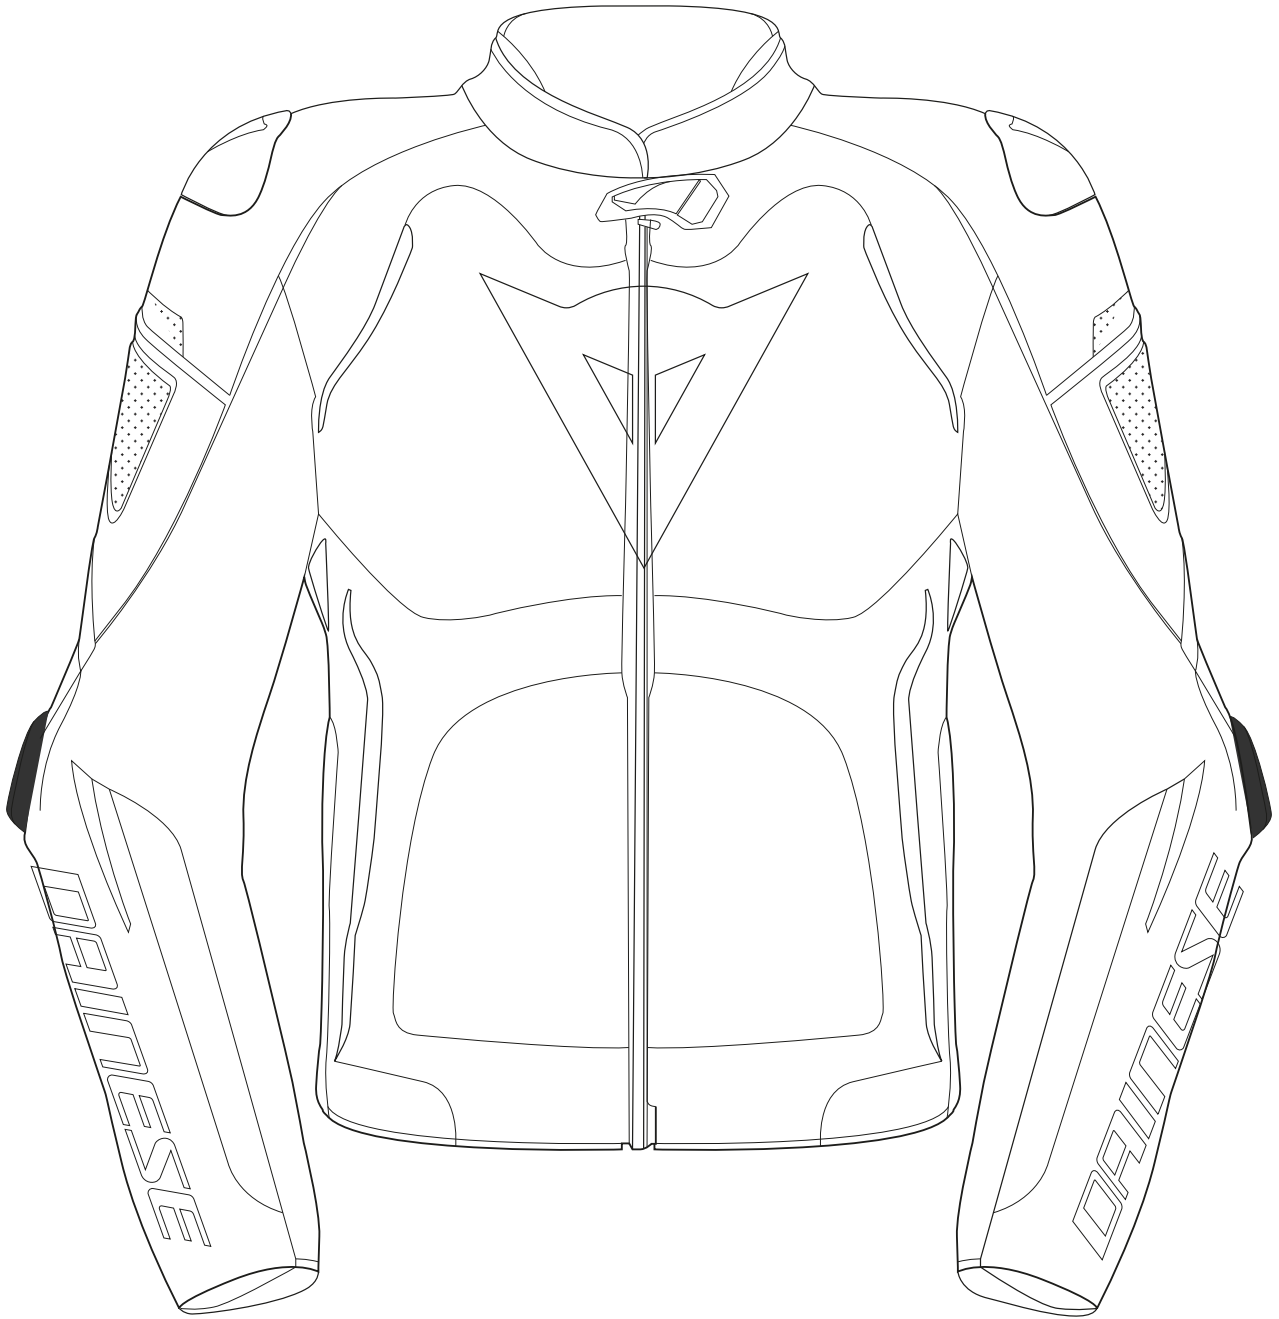

AGILE JACKET

DAINESE

**CUSTOM
WORKS**
FROM MEASUREMENTS TO DESIGN

TUONO JACKET

DAINESE

**CUSTOM
WORKS**
FROM MEASUREMENTS TO DESIGN

ANTARTICA JACKET

DAINESE