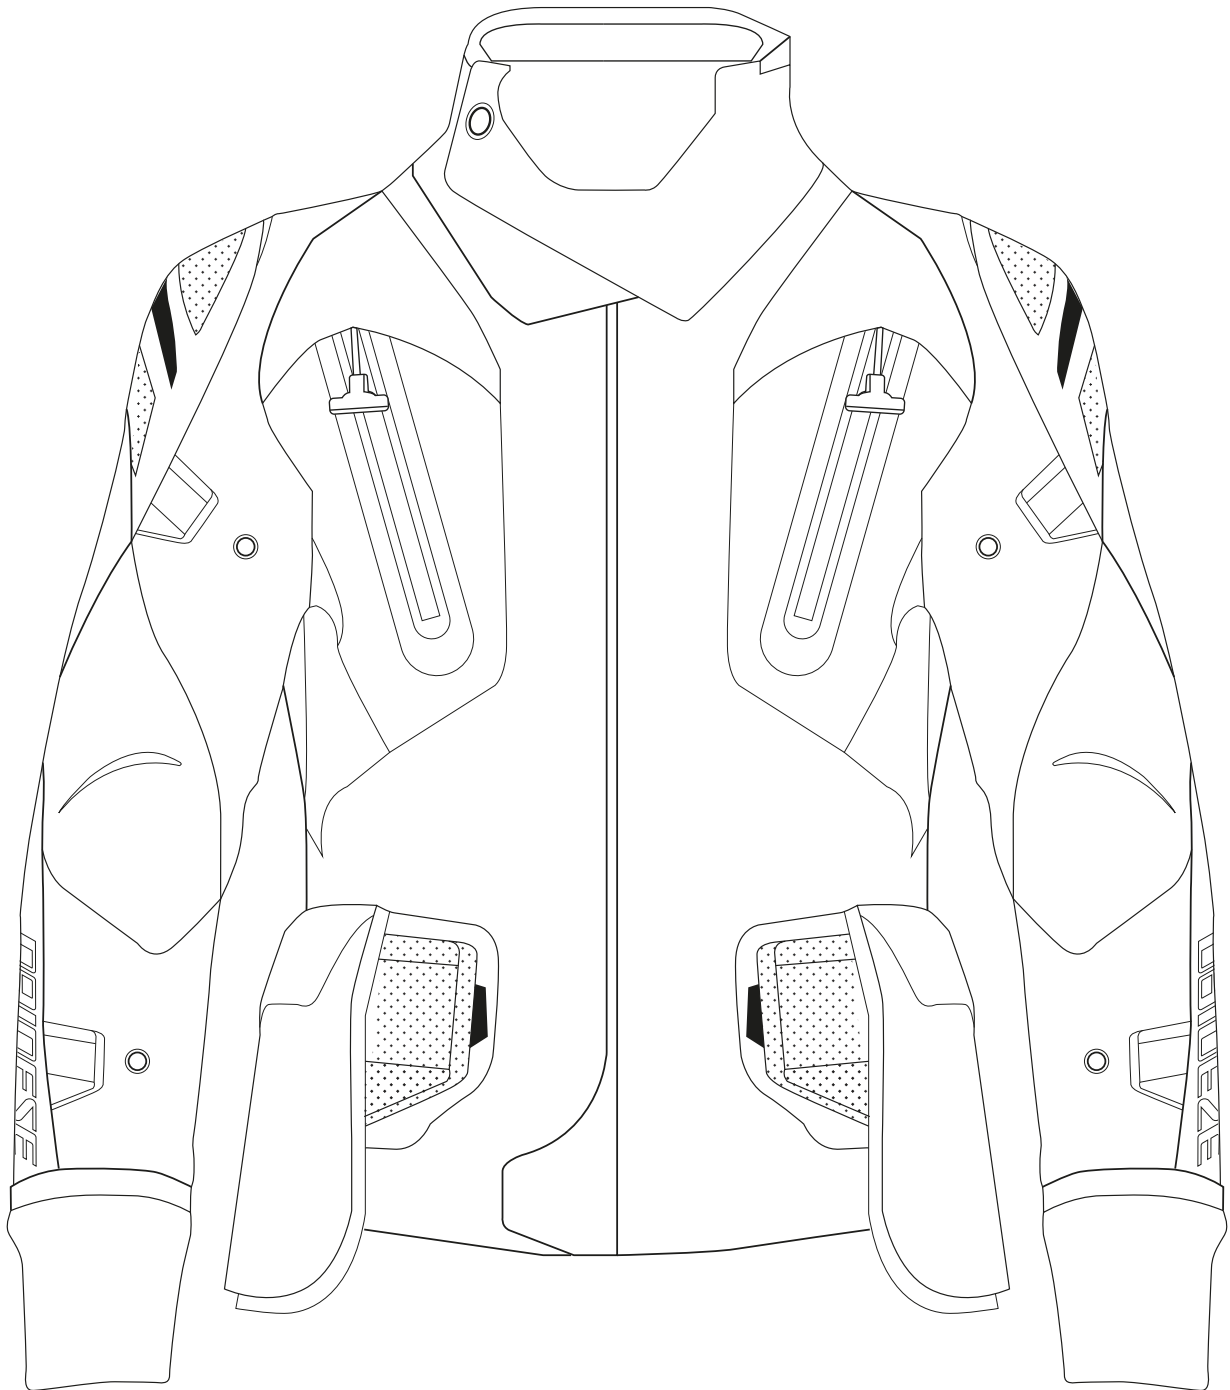

AGILE JACKET

DAINESE

**CUSTOM
WORKS**
FROM MEASUREMENTS TO DESIGN

TUONO JACKET

DAINESE

**CUSTOM
WORKS**
FROM MEASUREMENTS TO DESIGN

ANTARTICA JACKET

DAINESE